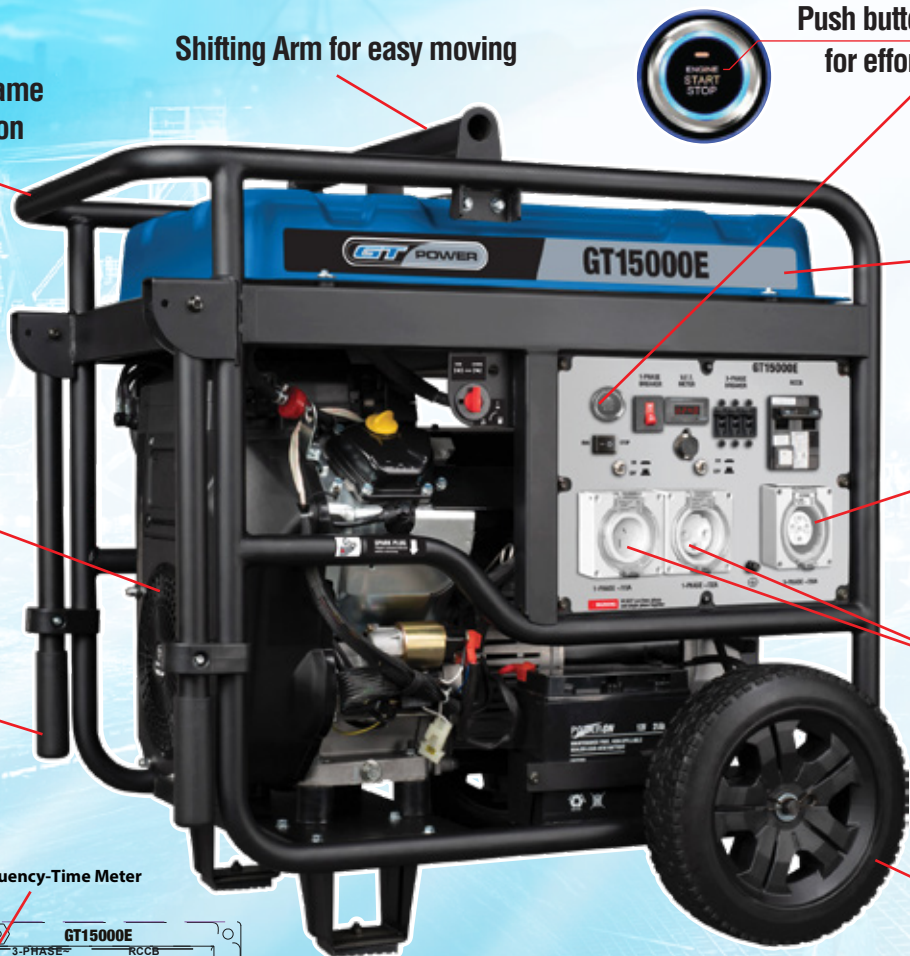

GT15000E **PUSH BUTTON ELECTRIC START** 11500W GENERATOR

A highly versatile machine with a massive 11500W (max) power output, multiple heavy duty power-outlets, and optional ATS, the GT15000E allows for easy powering of a house, workshop or work-site and make an ideal back-up generator in natural disasters.

The 40L fuel tank and industrial quality of the GT15000E will keep you in power all day. The unique GT Power features like the industrial air cleaner, muffler system, superior-duty copper wound alternator, automatic voltage regulator and low oil alert will allow you to tackle any task.

Robust industrial frame for added protection

Shifting Arm for easy moving

Push button electric start for effortless starting

Large Capacity 40L Fuel Tank

Industrial Air Cleaner and Muffler System

1x
THREE PHASE (20A) OUTLETS

2x
SINGLE PHASE (15A & 32A)

Convenient carry handles for moving around the worksite

Solid Wheels for Rugged Portability

Push button electric start for effortless starting

Frequency-Time Meter

20A-three phase outlet